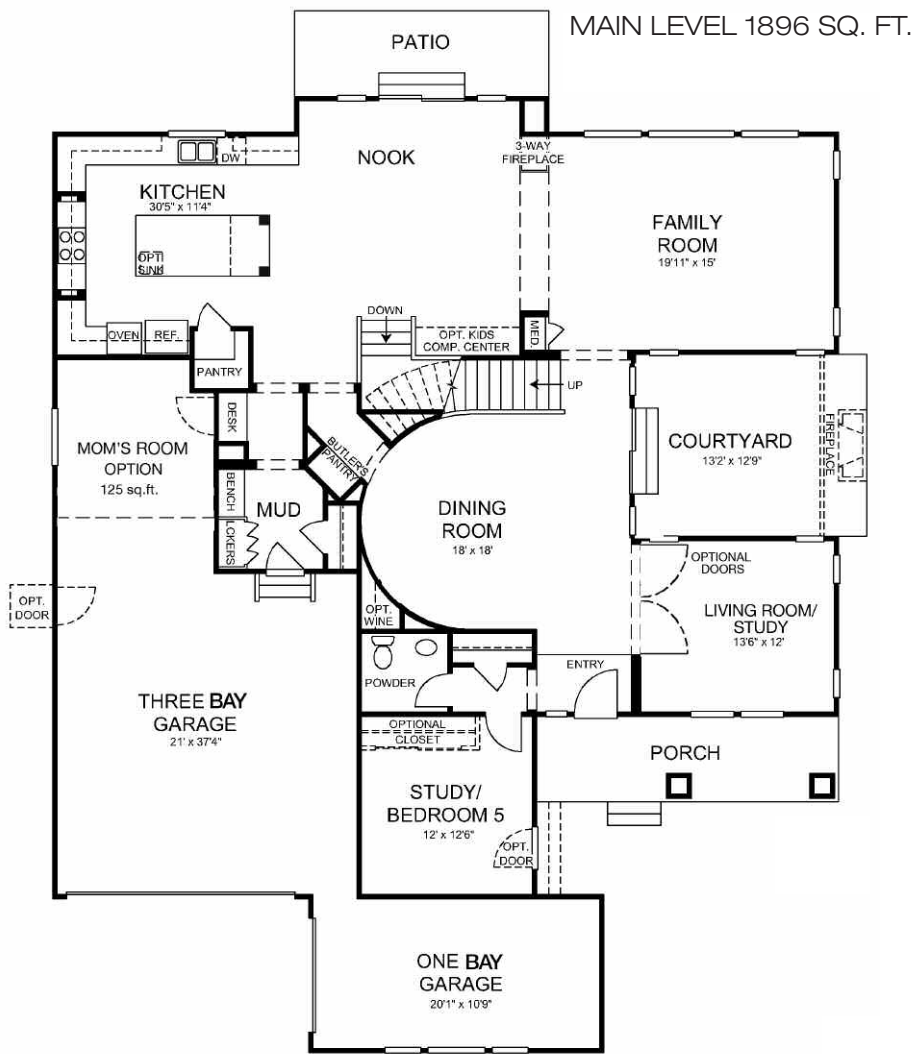

# SADDLE ROCK BELLA VERDE

VENTANA

Craftsman

Tuscan

European Cottage

LAUNDRY/MUD ROOM OPTION  
W/MAIN FLOOR LAUNDRY OPTION  
96 sq.ft.

OPTIONAL DUAL STUDY AT LAUNDRY  
W/MAIN FLOOR LAUNDRY OPTION  
96 SQ. FT.

**UPPER LEVEL 1626 SQ. FT.**

OPTIONAL BONUS ROOM  
266 SQ. FT.

Illustrations and floor plans are artists' representations and are subject to modifications by builder. They are general representations and are not intended to show specific details or special features. All details and features shown on the floor plans and illustrations are subject to field changes by builder. Purchaser should verify all improvements prior to purchase.