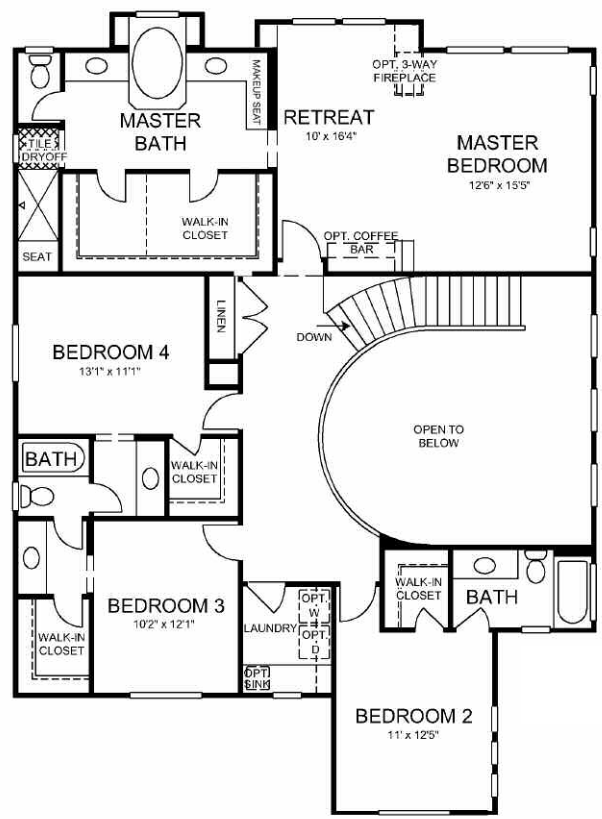

# SADDLE ROCK BELLA VERDE

VENTANA

Craftsman

Tuscan

European Cottage

LAUNDRY/MUD ROOM OPTION  
W/MAIN FLOOR LAUNDRY OPTION  
96 sq.ft.

OPTIONAL DUAL STUDY AT LAUNDRY  
W/MAIN FLOOR LAUNDRY OPTION  
96 SQ. FT.

**UPPER LEVEL 1626 SQ. FT.**

OPTIONAL BONUS ROOM  
266 SQ. FT.

Illustrations and floor plans are artists' representations and are subject to modifications by builder. They are general representations and are not intended to show specific details or special features. All details and features shown on the floor plans and illustrations are subject to field changes by builder. Purchaser should verify all improvements prior to purchase.