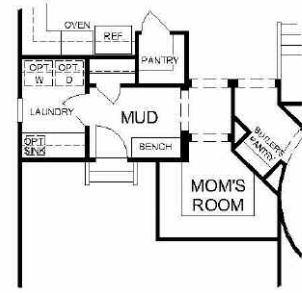

# SADDLE ROCK BELLA VERDE

VENTANA

Craftsman

Tuscan

European Cottage

LAUNDRY/MUD ROOM OPTION  
W/MAIN FLOOR LAUNDRY OPTION  
96 sq.ft.

OPTIONAL DUAL STUDY AT LAUNDRY  
W/MAIN FLOOR LAUNDRY OPTION  
96 SQ. FT.

**UPPER LEVEL 1626 SQ. FT.**

OPTIONAL BONUS ROOM  
266 SQ. FT.

Illustrations and floor plans are artists' representations and are subject to modifications by builder. They are general representations and are not intended to show specific details or special features. All details and features shown on the floor plans and illustrations are subject to field changes by builder. Purchaser should verify all improvements prior to purchase.