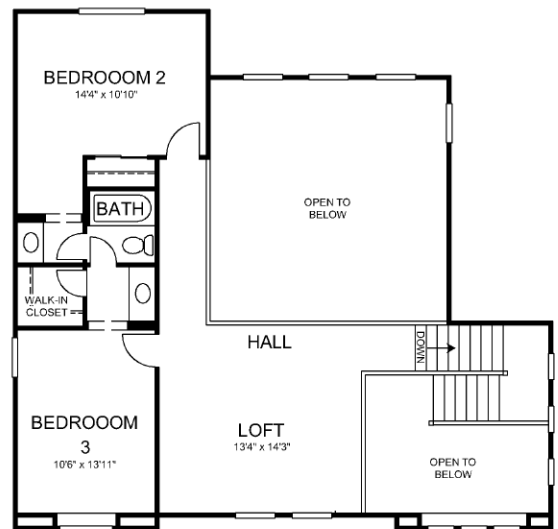

SADDLE ROCK
BELLA VERDE

PALMIA

Craftsman

Tuscan

European Cottage

Find your way home.

MAIN LEVEL 2388 SQ. FT.

OPT. FULL BATH @STUDY/BEDROOM 5

OPTIONAL WELLNESS CENTER

OPTIONAL MASTER SUITE

OPTIONAL LOFT/MEDIA ROOM 213 SQ. FT.

OPTIONAL BEDROOM 4 45 SQ. FT.

UPPER LEVEL 772 SQ. FT.

Illustrations and floor plans are artists' representations and are subject to modifications by builder. They are general representations and are not intended to show specific details or special features. All details and features shown on the floor plans and illustrations are subject to field changes by builder. Purchaser should verify all improvements prior to purchase.