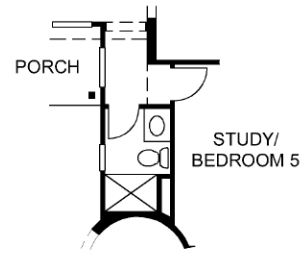

SADDLE ROCK
BELLA VERDE

PALMIA

Craftsman

Tuscan

European Cottage

Find your way home.

MAIN LEVEL 2388 SQ. FT.

OPT. FULL BATH @STUDY/BEDROOM 5

OPTIONAL WELLNESS CENTER

OPTIONAL MASTER SUITE

OPTIONAL LOFT/MEDIA ROOM 213 SQ. FT.

OPTIONAL BEDROOM 4 45 SQ. FT.

UPPER LEVEL 772 SQ. FT.

Illustrations and floor plans are artists' representations and are subject to modifications by builder. They are general representations and are not intended to show specific details or special features. All details and features shown on the floor plans and illustrations are subject to field changes by builder. Purchaser should verify all improvements prior to purchase.