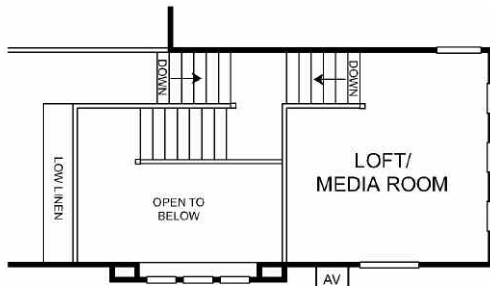

SADDLE ROCK
BELLA VERDE

PALMIA

Craftsman

Tuscan

European Cottage

Find your way home.

MAIN LEVEL 2388 SQ. FT.

OPT. FULL BATH @STUDY/BEDROOM 5

OPTIONAL WELLNESS CENTER

OPTIONAL MASTER SUITE

OPTIONAL LOFT/MEDIA ROOM 213 SQ. FT.

OPTIONAL BEDROOM 4 45 SQ. FT.

UPPER LEVEL 772 SQ. FT.

Illustrations and floor plans are artists' representations and are subject to modifications by builder. They are general representations and are not intended to show specific details or special features. All details and features shown on the floor plans and illustrations are subject to field changes by builder. Purchaser should verify all improvements prior to purchase.