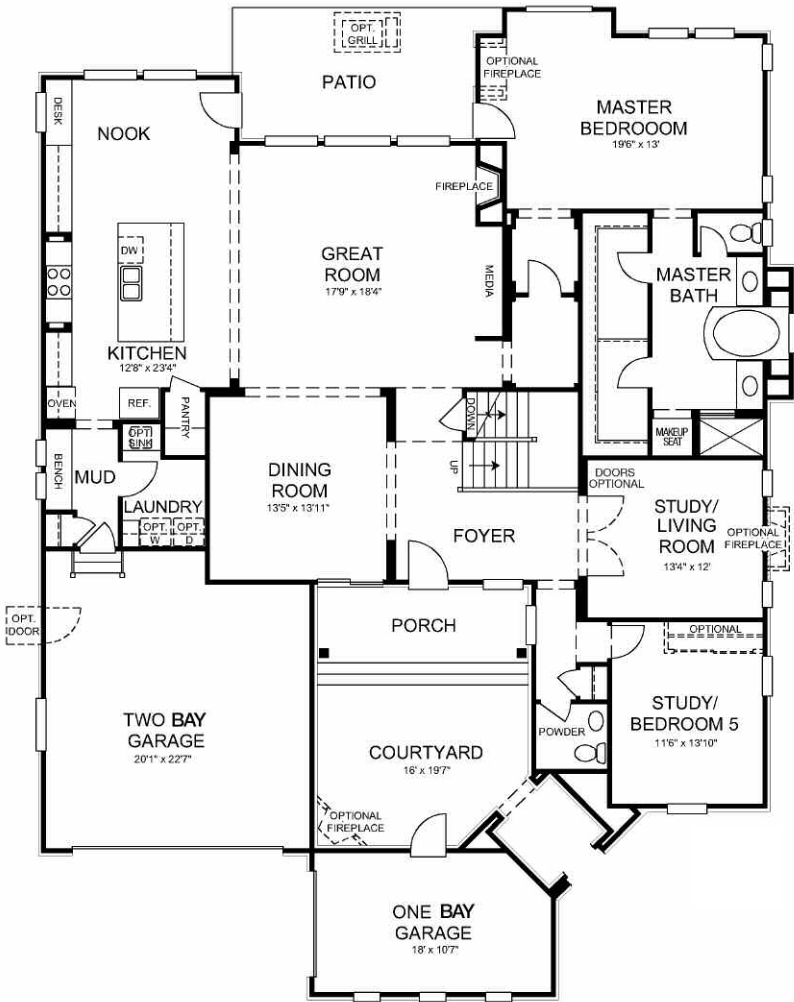

SADDLE ROCK
BELLA VERDE

PALMIA

Craftsman

Tuscan

European Cottage

Find your way home.

MAIN LEVEL 2388 SQ. FT.

OPT. FULL BATH @STUDY/BEDROOM 5

OPTIONAL WELLNESS CENTER

OPTIONAL MASTER SUITE

OPTIONAL LOFT/MEDIA ROOM 213 SQ. FT.

OPTIONAL BEDROOM 4 45 SQ. FT.

UPPER LEVEL 772 SQ. FT.

Illustrations and floor plans are artists' representations and are subject to modifications by builder. They are general representations and are not intended to show specific details or special features. All details and features shown on the floor plans and illustrations are subject to field changes by builder. Purchaser should verify all improvements prior to purchase.