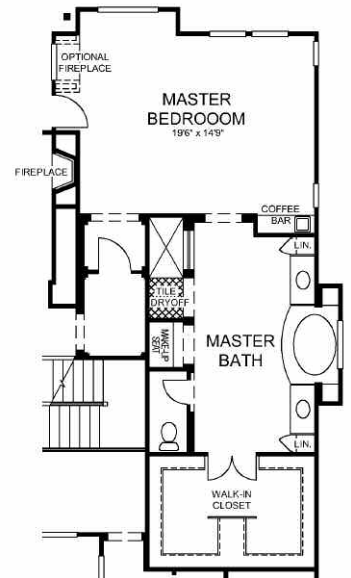

SADDLE ROCK
BELLA VERDE

PALMIA

Craftsman

Tuscan

European Cottage

Find your way home.

MAIN LEVEL 2388 SQ. FT.

OPT. FULL BATH @STUDY/BEDROOM 5

OPTIONAL WELLNESS CENTER

OPTIONAL MASTER SUITE

OPTIONAL LOFT/MEDIA ROOM 213 SQ. FT.

OPTIONAL BEDROOM 4 45 SQ. FT.

UPPER LEVEL 772 SQ. FT.

Illustrations and floor plans are artists' representations and are subject to modifications by builder. They are general representations and are not intended to show specific details or special features. All details and features shown on the floor plans and illustrations are subject to field changes by builder. Purchaser should verify all improvements prior to purchase.